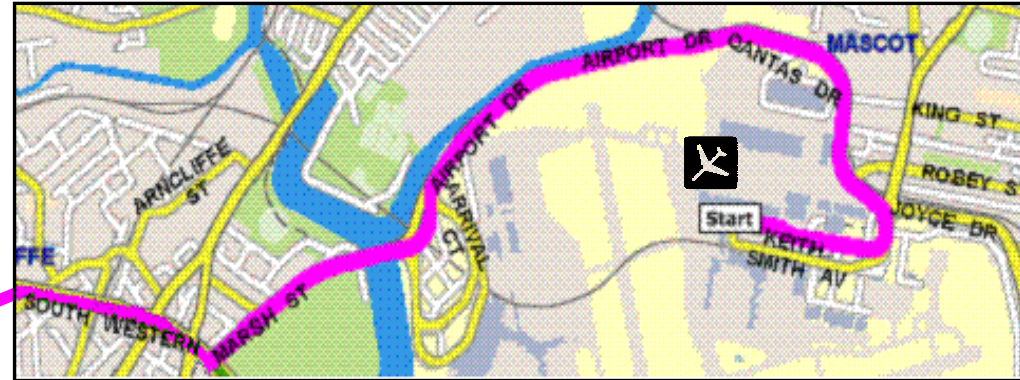

Travel Directions: Domestic Airport →→ Broens Industries.

<u>Directions</u>	<u>Travel</u>
Start at SHIERS AV, MASCOT	68 m
Continue along SIR REGINALD ANSETT DR, MASCOT	165 m
Continue along QANTAS DR, MASCOT	1.21 km
Continue along AIRPORT DR, MASCOT	1.92 km
Turn right at MARSH ST, MASCOT	1.10 km
Take SOUTH WESTERN Motorway (M5 Tunnel)	
Continue along SOUTH WESTERN Motorway (M5 toll gate \$3.80)	38km approx
Take BROOKS ROAD EXIT, INGLEBURN	
Turn left at BROOKS RD, INGLEBURN	367 m
Turn right at the ROUNDABOUT (WILLIAMSON RD)	291 m

Welcome to Broens Industries !!

20 Williamson Road
Ingleburn, NSW 2565
Australia

Ph: (02) 9829 1111

Travel Directions: International Airport →→ Broens Industries.

<u>Directions</u>	<u>Travel</u>
Start at COOKS RIVER AV, MASCOT	334 m
Turn left at MARSH ST, MASCOT	1.05 km
Turn right at the SOUTH WESTERN Motorway (M5 Tunnel)	
Continue along SOUTH WESTERN Motorway (pass the M5 toll gate \$3.80)	38km approx
Take BROOKS ROAD EXIT, INGLEBURN	
Turn left at BROOKS RD, INGLEBURN	367 m
Turn right at the ROUNDABOUT . (WILLIAMSON RD)	291 m