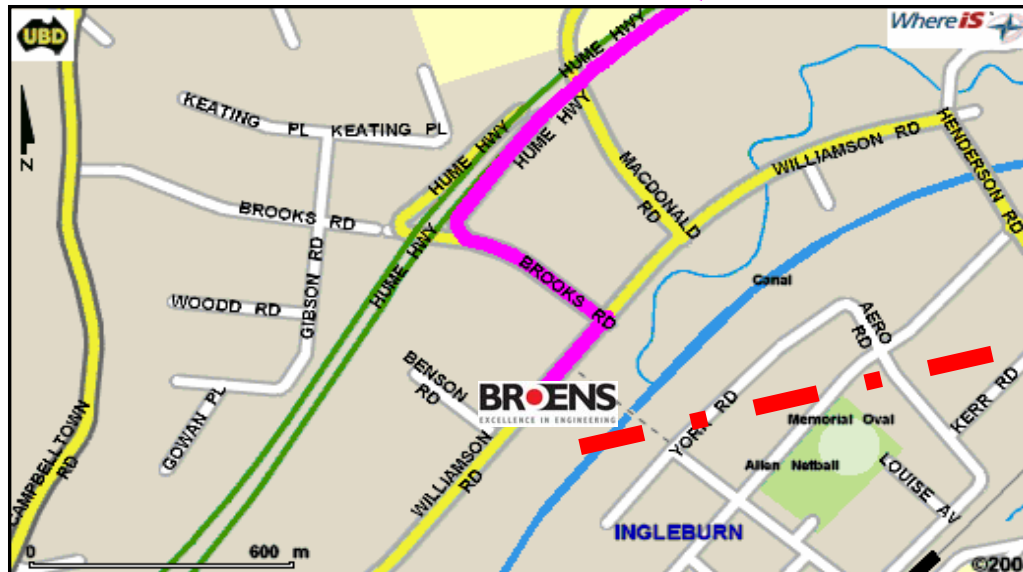

Travel Directions: Domestic Airport →→ Broens Industries.

<u>Directions</u>	<u>Travel</u>
Start at SHIERS AV, MASCOT	68 m
Continue along SIR REGINALD ANSETT DR, MASCOT	165 m
Continue along QANTAS DR, MASCOT	1.21 km
Continue along AIRPORT DR, MASCOT	1.92 km
Turn right at MARSH ST, MASCOT	1.10 km
Take SOUTH WESTERN Motorway (M5 Tunnel)	
Continue along SOUTH WESTERN Motorway (M5 toll gate \$3.80)	38km approx
Take BROOKS ROAD EXIT, INGLEBURN	
Turn left at BROOKS RD, INGLEBURN	367 m
Turn right at the ROUNDABOUT (WILLIAMSON RD)	291 m

Welcome to Broens Industries !!

20 Williamson Road
Ingleburn, NSW 2565
Australia

Ph: (02) 9829 1111

Travel Directions: International Airport →→ Broens Industries.

<u>Directions</u>	<u>Travel</u>
Start at COOKS RIVER AV, MASCOT	334 m
Turn left at MARSH ST, MASCOT	1.05 km
Turn right at the SOUTH WESTERN Motorway (M5 Tunnel)	
Continue along SOUTH WESTERN Motorway (pass the M5 toll gate \$3.80)	38km approx
Take BROOKS ROAD EXIT, INGLEBURN	
Turn left at BROOKS RD, INGLEBURN	367 m
Turn right at the ROUNDABOUT . (WILLIAMSON RD)	291 m