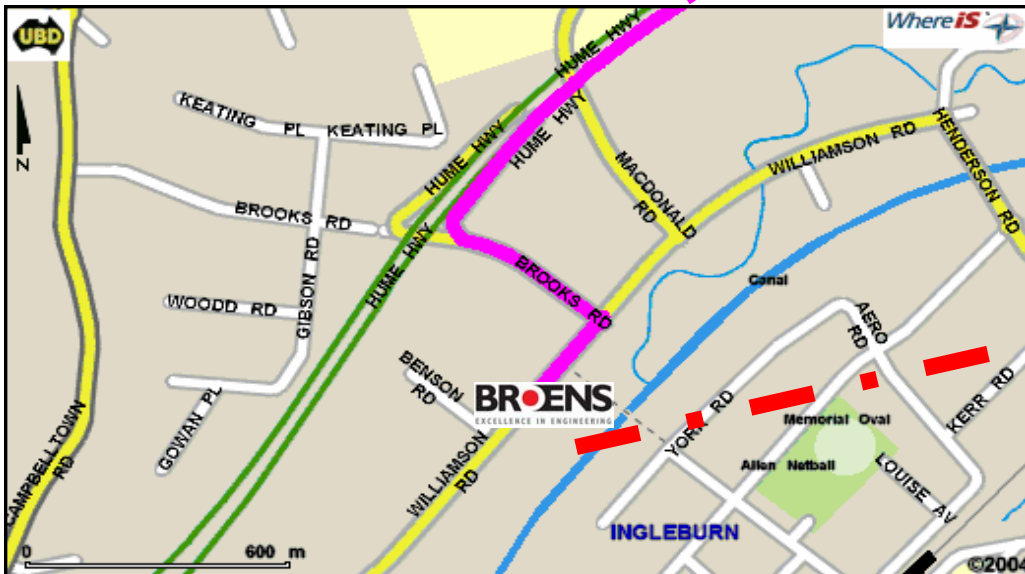

Travel Directions: Domestic Airport →→ Broens Industries.

<u>Directions</u>	<u>Travel</u>
Start at SHIERS AV, MASCOT	68 m
Continue along SIR REGINALD ANSETT DR, MASCOT	165 m
Continue along QANTAS DR, MASCOT	1.21 km
Continue along AIRPORT DR, MASCOT	1.92 km
Turn right at MARSH ST, MASCOT	1.10 km
Take SOUTH WESTERN Motorway (M5 Tunnel)	
Continue along SOUTH WESTERN Motorway (M5 toll gate \$3.80)	38km approx
Take BROOKS ROAD EXIT, INGLEBURN	
Turn left at BROOKS RD, INGLEBURN	367 m
Turn right at the ROUNDABOUT (WILLIAMSON RD)	291 m

Welcome to Broens Industries !!

20 Williamson Road
Ingleburn, NSW 2565
Australia

Ph: (02) 9829 1111

Travel Directions: International Airport →→ Broens Industries.

<u>Directions</u>	<u>Travel</u>
Start at COOKS RIVER AV, MASCOT	334 m
Turn left at MARSH ST, MASCOT	1.05 km
Turn right at the SOUTH WESTERN Motorway (M5 Tunnel)	
Continue along SOUTH WESTERN Motorway (pass the M5 toll gate \$3.80)	38km approx
Take BROOKS ROAD EXIT, INGLEBURN	
Turn left at BROOKS RD, INGLEBURN	367 m
Turn right at the ROUNDABOUT . (WILLIAMSON RD)	291 m