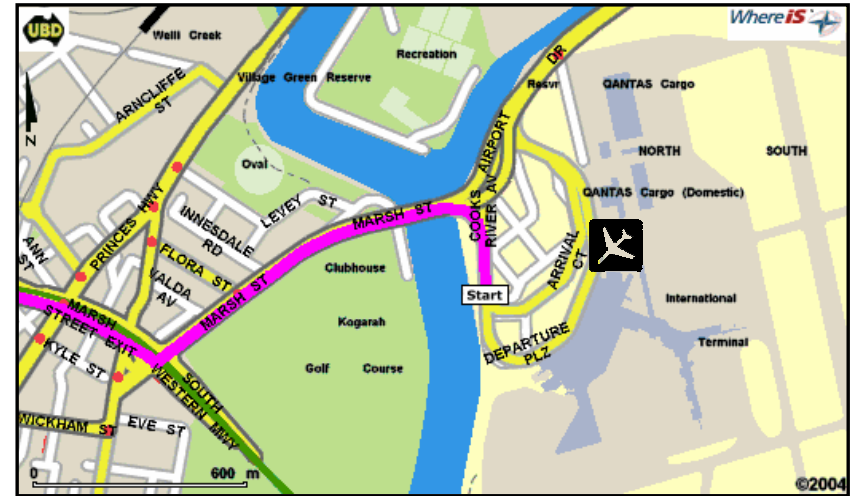

Travel Directions: Domestic Airport →→ Broens Industries.

<u>Directions</u>	<u>Travel</u>
Start at SHIERS AV, MASCOT	68 m
Continue along SIR REGINALD ANSETT DR, MASCOT	165 m
Continue along QANTAS DR, MASCOT	1.21 km
Continue along AIRPORT DR, MASCOT	1.92 km
Turn right at MARSH ST, MASCOT	1.10 km
Take SOUTH WESTERN Motorway (M5 Tunnel)	
Continue along SOUTH WESTERN Motorway (M5 toll gate \$3.80)	38km approx
Take BROOKS ROAD EXIT, INGLEBURN	
Turn left at BROOKS RD, INGLEBURN	367 m
Turn right at the ROUNDABOUT (WILLIAMSON RD)	291 m

Welcome to Broens Industries !!

20 Williamson Road
Ingleburn, NSW 2565
Australia

Ph: (02) 9829 1111

Travel Directions: International Airport →→ Broens Industries.

<u>Directions</u>	<u>Travel</u>
Start at COOKS RIVER AV, MASCOT	334 m
Turn left at MARSH ST, MASCOT	1.05 km
Turn right at the SOUTH WESTERN Motorway (M5 Tunnel)	
Continue along SOUTH WESTERN Motorway (pass the M5 toll gate \$3.80)	38km approx
Take BROOKS ROAD EXIT, INGLEBURN	
Turn left at BROOKS RD, INGLEBURN	367 m
Turn right at the ROUNDABOUT . (WILLIAMSON RD)	291 m